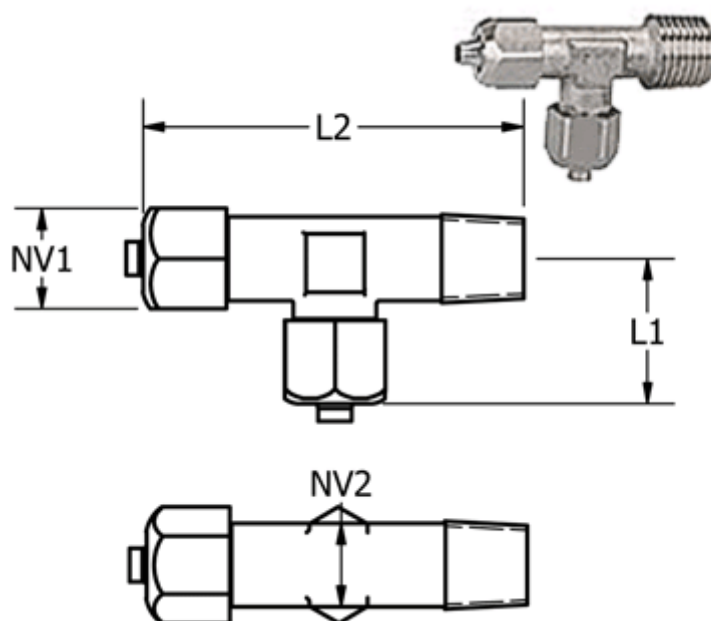

Article number: 586151148ESH

Description: Stainless steel Push-on fitting 15.114-8, Ø8/6-Ø8/6-R 1/4"
Tee conical thread

Measures

L1 = 23
L2 = 44.5
NV1 = 14
NV2 = 10